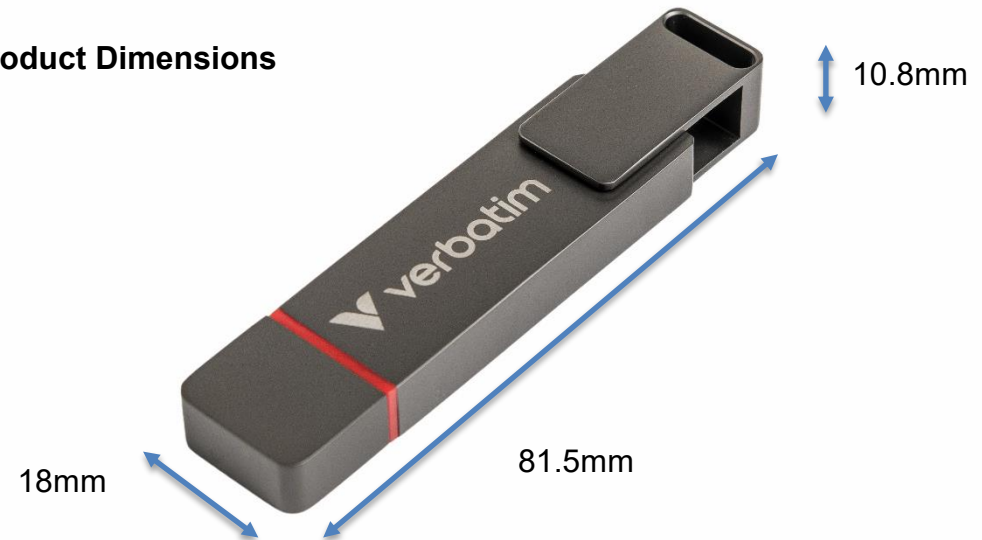

PN: 32040, 32041, 32042, 32043

Product Performance

PN	Capacity	Read up to	Write up to
32040	128 GB	510 MB/s	460 MB/s
32041	256 GB	530 MB/s	470 MB/s
32042	512 GB	550 MB/s	500 MB/s
32043	1 TB	550 MB/s	500 MB/s

- Working Temperature: 0°C – +40°C
- Storage Temperature: -20°C – +70°C

Product Dimensions

System Requirements

- Windows 11, 10, 8
- Mac OS X 14 or higher
- Androids 4.0 or above

Languages

Front of pack: English (Product description also in French)
Back of pack: English, French, German, Dutch, Italian, Spanish, Portuguese, Polish, Russian, Czech, Hungarian, Serbian, Croatian, Traditional Chinese, Simplified Chinese, Korean, Japanese

Quick Installation Languages

English, German + Technical support text in English, French, German, Dutch, Italian, Spanish, Portuguese, Polish, Russian, Czech, Hungarian, Serbian, Croatian, Traditional Chinese, Simplified Chinese, Korean, Japanese